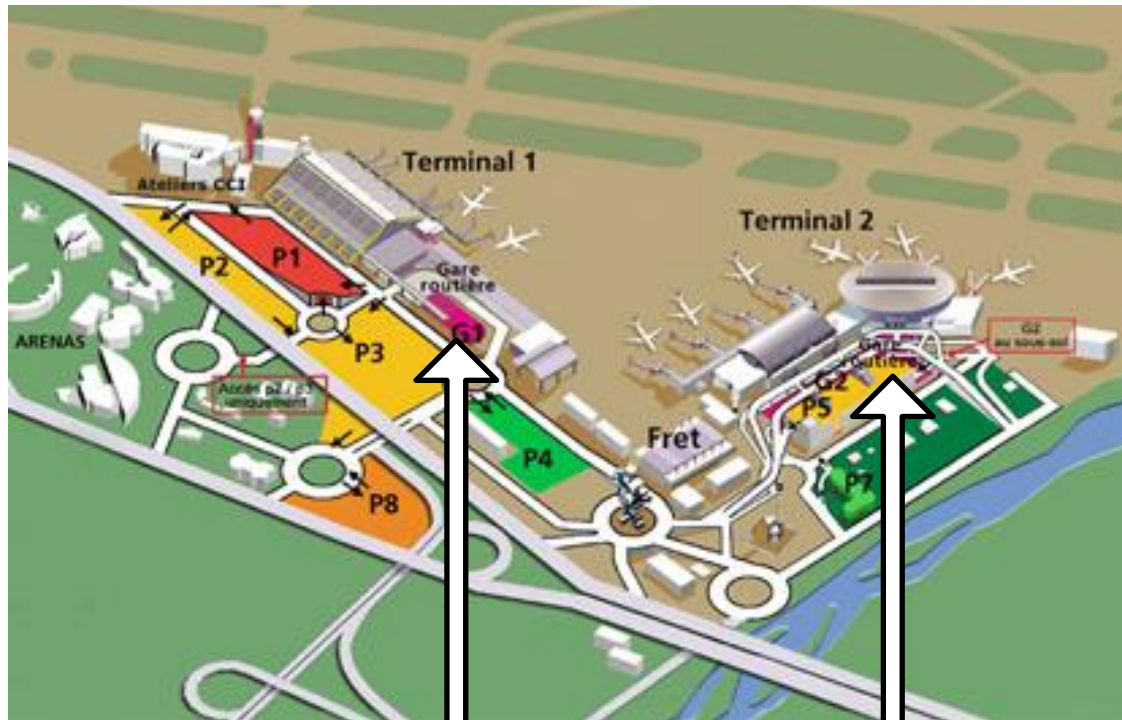

Shuttles buses from Nice airport to Monaco hotel

PICK UP AREA

Pick-up
Terminal
1

Pick-up
Terminal
2

*From Terminal 1

Please pick-up the shuttle on the area G1, next to the bus station

*From Terminal 2

Please pick-up the shuttle on the area G2, next to the bus station

*From Terminal 1

Pick-up
Terminal
1

*From Terminal 2

Pick-up
Terminal
2