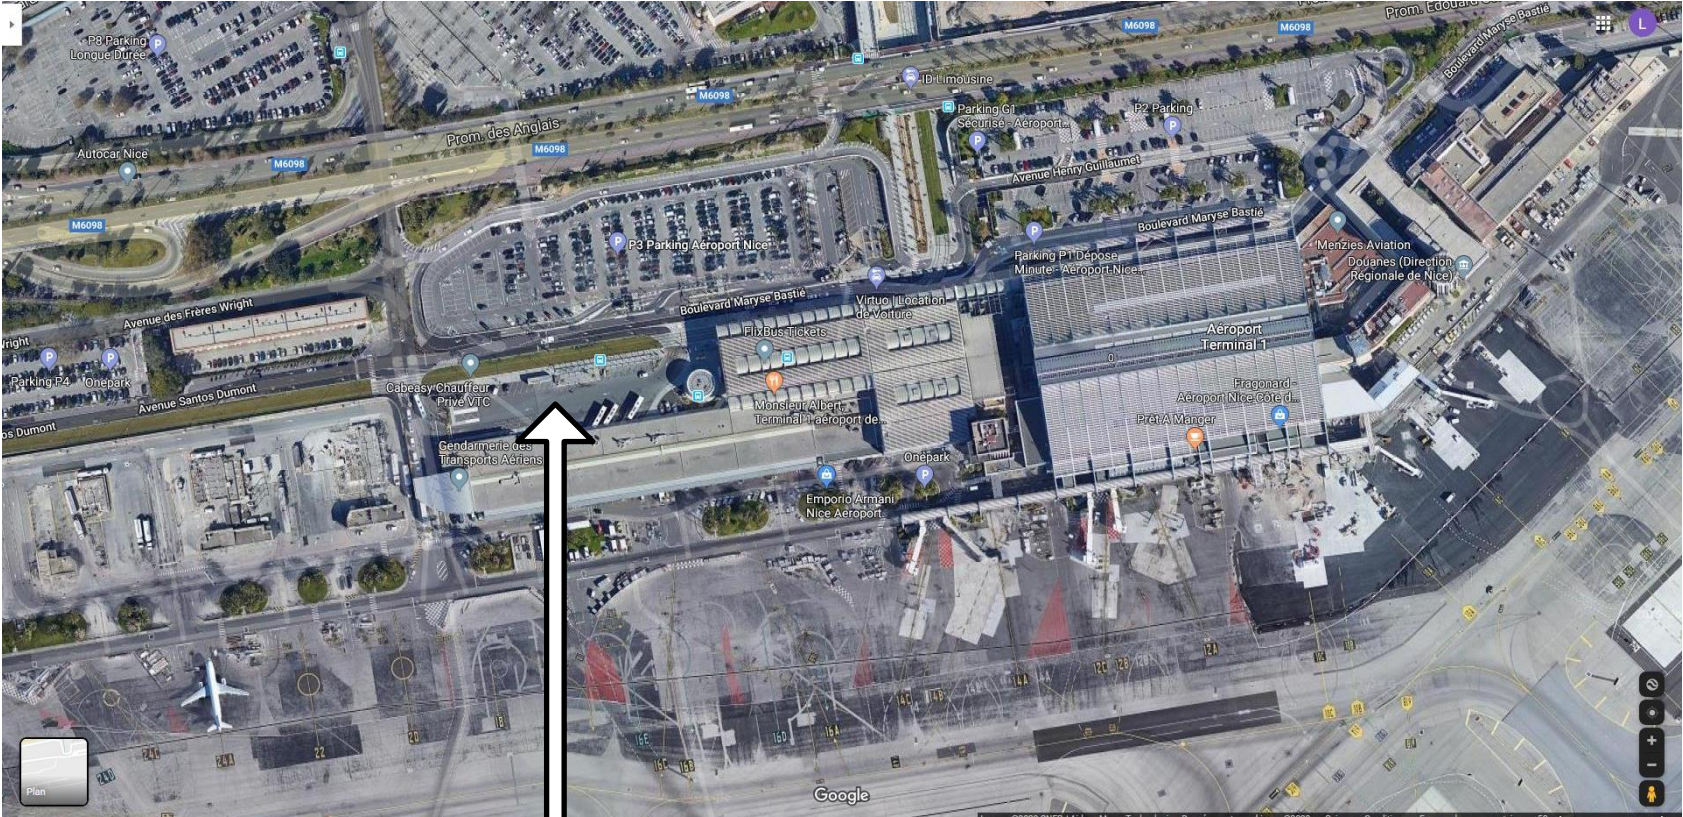

Shuttles buses from Nice airport to Monaco hotel

PICK UP AREA

Pick-up
Terminal
1

Pick-up
Terminal
2

*From Terminal 1

Please pick-up the shuttle on the area G1, next to the bus station

*From Terminal 2

Please pick-up the shuttle on the area G2, next to the bus station

*From Terminal 1

Pick-up
Terminal
1

*From Terminal 2

Pick-up
Terminal
2