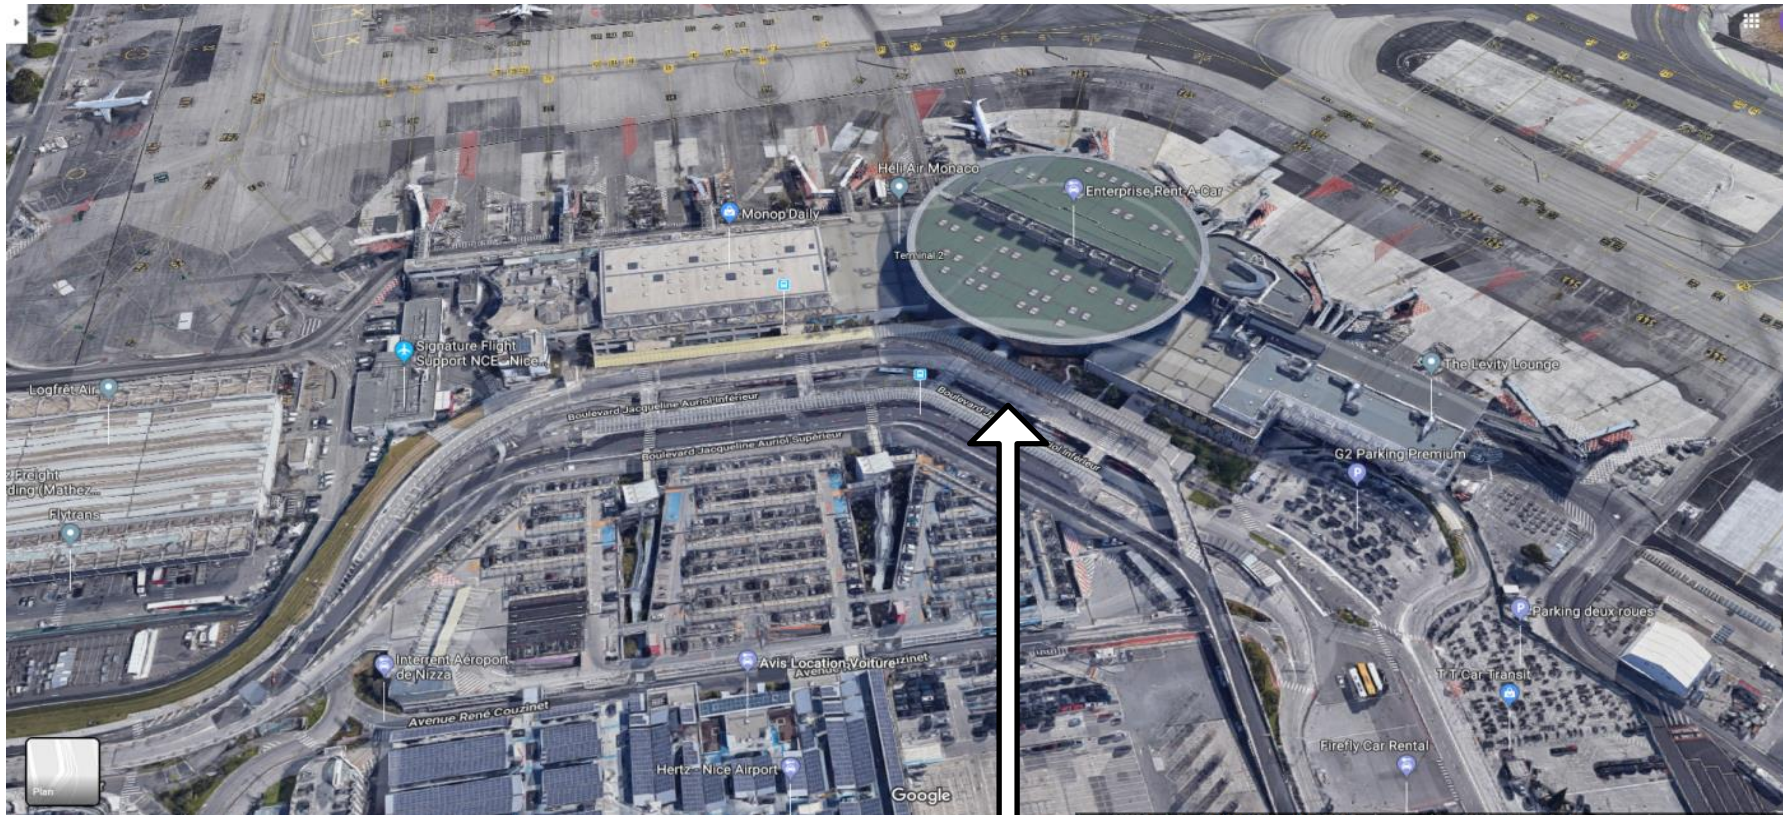

Shuttles buses from Nice airport to Monaco hotel

PICK UP AREA

Pick-up
Terminal
1

Pick-up
Terminal
2

*From Terminal 1

Please pick-up the shuttle on the area G1, next to the bus station

*From Terminal 2

Please pick-up the shuttle on the area G2, next to the bus station

*From Terminal 1

Pick-up
Terminal
1

*From Terminal 2

Pick-up
Terminal
2